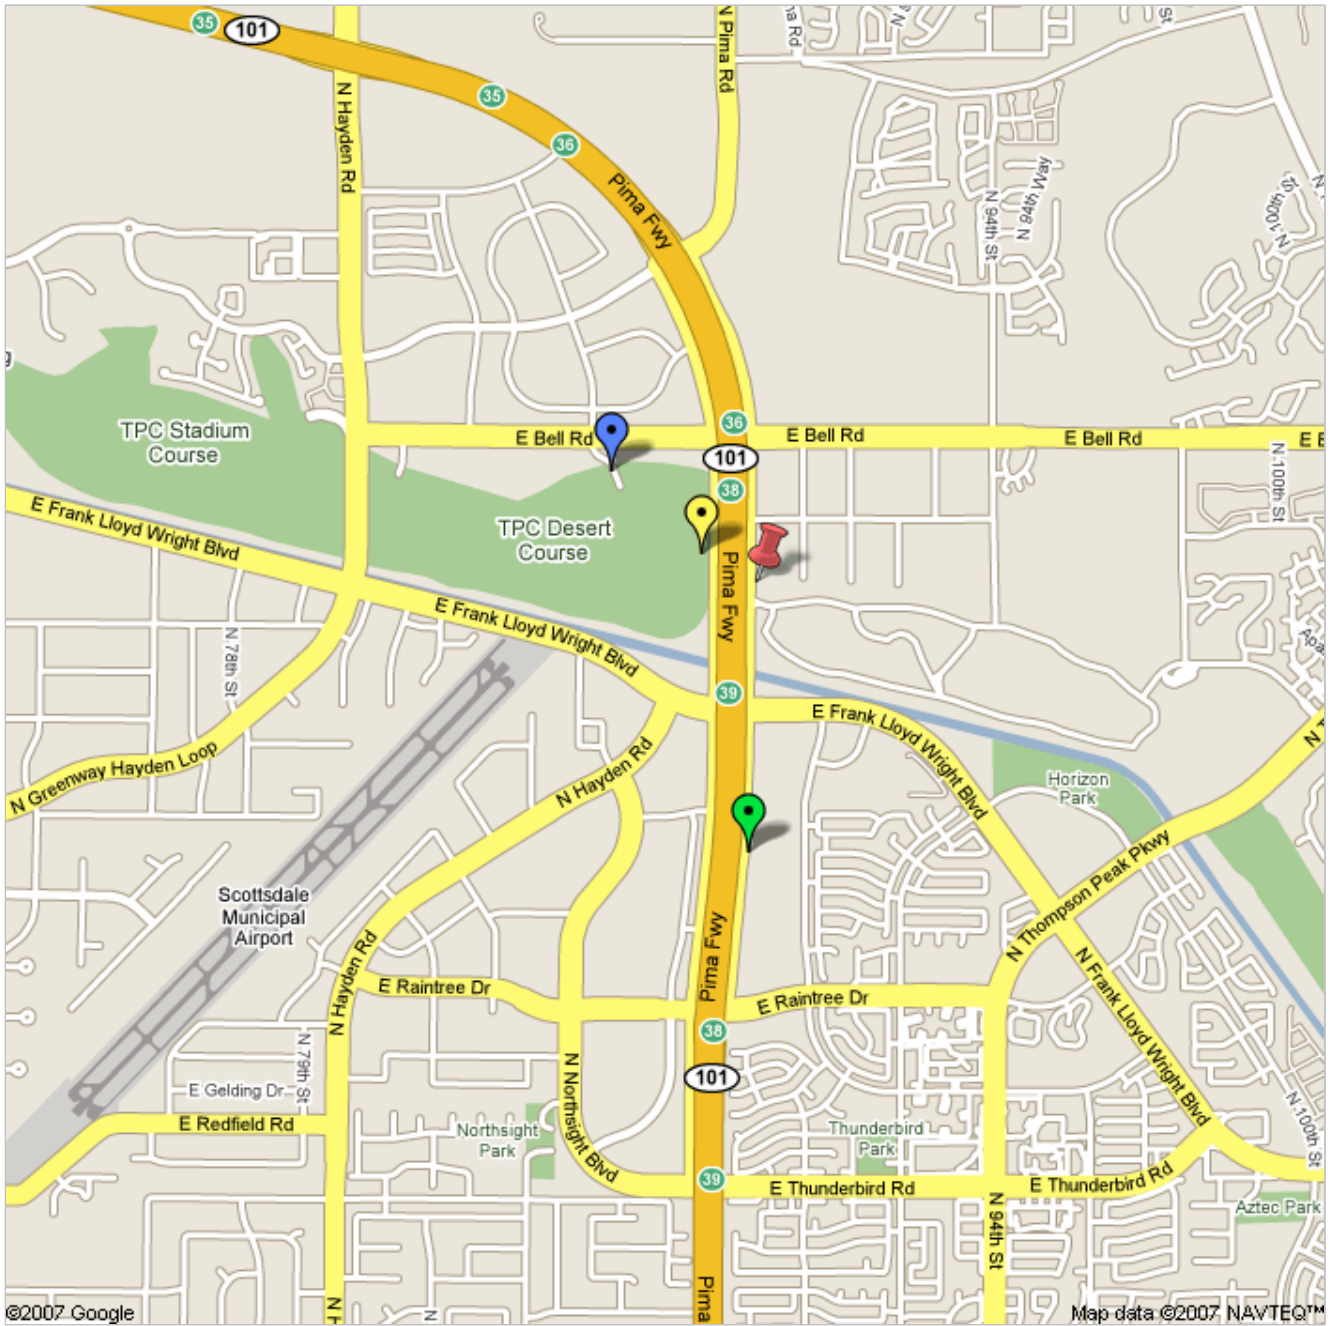

Get Google Maps on your phone

Text the word "GMAPS" to 466453

Title

Eller MBA Scottsdale Campus Area Map

Description

The Eller MBA Scottsdale Campus is indicated by the red push-pin image on the map. We are located at 16425 N. Pima Rd., Suite 370. Look for the building with the large Quicken Loans sign on your right.

Look for the building with the Quicken Loans sign.

<http://www.EllerEMBA.com>

[Scottsdale Marriott at McDowell Mountains](#)

16770 N Perimeter Dr

Scottsdale, AZ 85260

(480) 502-3836

Hotel for the Executive MBA Students.

<http://www.marriottscottsdale.com/>

[Frank Lloyd Wright Exit of I-101 South](#)

- Take the Frank Lloyd Wright Exit when heading South on I-101.
- Stay in far left lane on Pima Rd.
- Take a left at Frank Lloyd Wright (basically a u-turn to head North on Pima Rd, which is on the other side of I-101.
- Building is on the right, directly after the West World entrance. Look for the building with the Quicken Loans sign.

[Frank Lloyd Wright Exit of I-101 North](#)

- Take the Frank Lloyd Wright Exit when heading North on the I-101.
- Continue to head North on Pima Rd., past Frank Lloyd Wright.
- Scottsdale Campus is on the right, directly after the entrance to West World. Look for the building with the Quicken Loans sign.